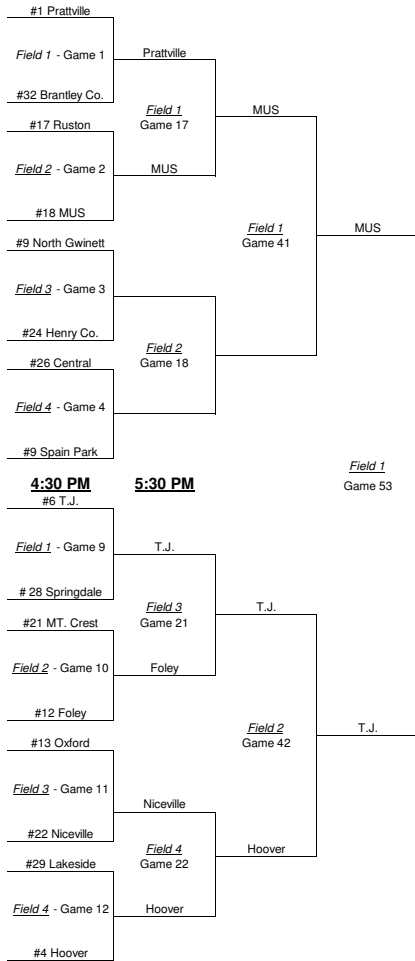

Friday, July 25th

Hoover High School

4:00 PM 5:00 PM 9:00 AM 10:00 AM

Saturday, July 26th

Friday, July 25th

Regions Park

10:00 AM 9:00 AM 5:00 PM 4:00 PM

Saturday July 26th
Loser's Bracket

8:00 AM 8:30 AM 9:00 AM 9:30 AM 10:30 AM 11:00 AM

11:00 AM 10:30 AM 9:30 AM 9:00 AM 8:30 AM 8:00 AM